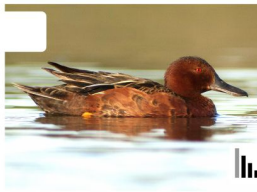

Chloephaga picta
Upland Goose

Coscoroba

Coscoroba coscoroba
Coscoroba Swan

Cisne Cuello Negro

Cygnus melancoryphus
Black-necked Swan

Pato Overo

Mareca sibilatrix
Chiloe Wigeon

Pato Cuchara

Spatula platalea
Red Shoveler

Pato Colorado

Spatula cyanoptera
Cinnamon Teal

Pato Maicero

Anas georgica
Yellow-billed Pintail

Pato Barcino

Anas flavirostris
Yellow-billed Teal

Pato Gargantilla