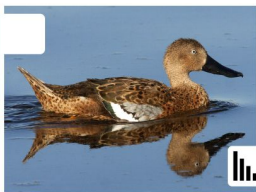

Chloephaga picta
Upland Goose

Coscoroba

Coscoroba coscoroba
Coscoroba Swan

Cisne Cuello Negro

Cygnus melancoryphus
Black-necked Swan

Pato Overo

Mareca sibilatrix
Chiloe Wigeon

Pato Cuchara

Spatula platalea
Red Shoveler

Pato Colorado

Spatula cyanoptera
Cinnamon Teal

Pato Maicero

Anas georgica
Yellow-billed Pintail

Pato Barcino

Anas flavirostris
Yellow-billed Teal

Pato Gargantilla