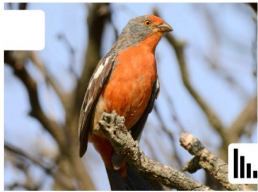

Cortarramas
Phytotoma rutila
White-tipped Plantcutter