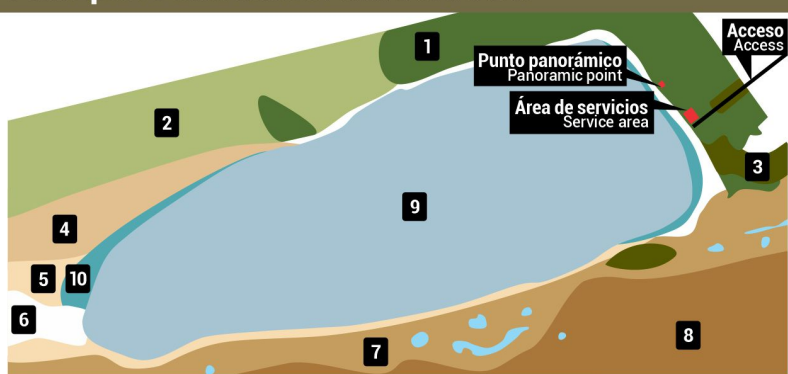

¡Bienvenidos a la Reserva Natural Municipal Laguna de Utracán!

Aquí podrás encontrar un listado de las 144 aves más frecuentes de observar dentro de la reserva y sus áreas lindantes. Cada una de las especies listadas es acompañada de sus respectivos nombres y probabilidad de observación.

Colaborá con la conservación de las aves y sus ambientes.

Recordá que ante cualquier conflicto de intereses entre las aves y sus observadores, el bienestar de las aves y su entorno es lo primero.

Welcome to the Utracán Lagoon Municipal Wildlife Reserve!

Here you can find a checklist of the 144 most frequent birds to observe in this reserve and adjacent areas. Each of the listed species is accompanied by their respective names and observation probability.

Help us promote the conservation of birds and their environments.

Remember, in any conflict of interest between birds and birders, the welfare of the birds and their environment come first.

Principales ambientes / Main environments

1 Bosque seco / Primary dry forest	6 Salina / Salt pan
2 Bosque de renovales / Secondary forest	7 Pastizal de ribera / Shoreline grassland
3 Forestación exótica / Exotic forestry	8 Pastizal medanoso / Sandy grassland
4 Pastizal bajo / Low grassland	9 Laguna abierta / Open lagoon
5 Pastizal salino / Saline grassland	10 Playa / Shoreline

Ciencia ciudadana / Citizen science

Ahora es fácil colaborar con la conservación de las aves, cargá tu listado en cualquiera de las siguientes bases de datos:

Now it's easy to collaborate with the bird conservation, submit your checklist to any of the following online database: